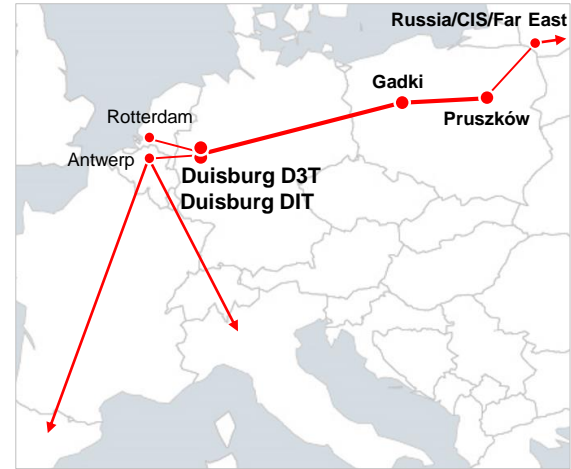

Timetable for containers and tank containers traffic

Train no.	Departure days	Closing time	Pick-up	Profile
Duisburg DIT → Gadki				
41417	Mo	A 19:30	B 20:00	C70 C400 P400
41417	We	A 19:30	B 20:00	C70 C400 P400
41417	Fr	A 19:30	B 20:00	C70 C400 P400

Train no.	Departure days	Closing time	Pick-up	Profile
Duisburg DIT → Pruszków				
41417	Mo	A 19:30	C 08:00	C70 C400 P400
41417	We	A 19:30	C 08:00	C70 C400 P400
41417	Fr	A 19:30	D 08:00	C70 C400 P400

Train no.	Departure days	Closing time	Pick-up	Profile
Gadki → Duisburg DIT				
41416	Tu	A 14:00	B 12:30	C70 C400 P400
41416	Th	A 14:00	B 12:30	C70 C400 P400
41416	Sa	A 14:00	C 12:00	C70 C400 P400

Train no.	Departure days	Closing time	Pick-up	Profile
Pruszków → Duisburg DIT				
41416	Mo	A 17:00	C 12:30	C70 C400 P400
41416	We	A 17:00	C 12:30	C70 C400 P400
41416	Fr	A 17:00	D 12:00	C70 C400 P400

Timetable for trailer traffic

Train no.	Departure days	Closing time	Pick-up	Profile
Duisburg D3T → Gadki				
41417	Mo	A 17:00	B 20:00	C70 C400 P400
41417	We	A 17:00	B 20:00	C70 C400 P400
41417	Fr	A 17:00	B 20:00	C70 C400 P400

Train no.	Departure days	Closing time	Pick-up	Profile
Duisburg D3T → Pruszków				
41417	Mo	A 17:00	C 08:00	C70 C400 P400
41417	We	A 17:00	C 08:00	C70 C400 P400
41417	Fr	A 17:00	D 08:00	C70 C400 P400

Train no.	Departure days	Closing time	Pick-up	Profile
Gadki → Duisburg D3T				
41416	Tu	A 14:00	B 12:30	C70 C400 P400
41416	Th	A 14:00	B 12:30	C70 C400 P400
41416	Sa	A 14:00	C 12:00	C70 C400 P400

Train no.	Departure days	Closing time	Pick-up	Profile
Pruszków → Duisburg D3T				
41416	Mo	A 17:00	C 12:30	C70 C400 P400
41416	We	A 17:00	C 12:30	C70 C400 P400
41416	Fr	A 17:00	D 12:00	C70 C400 P400