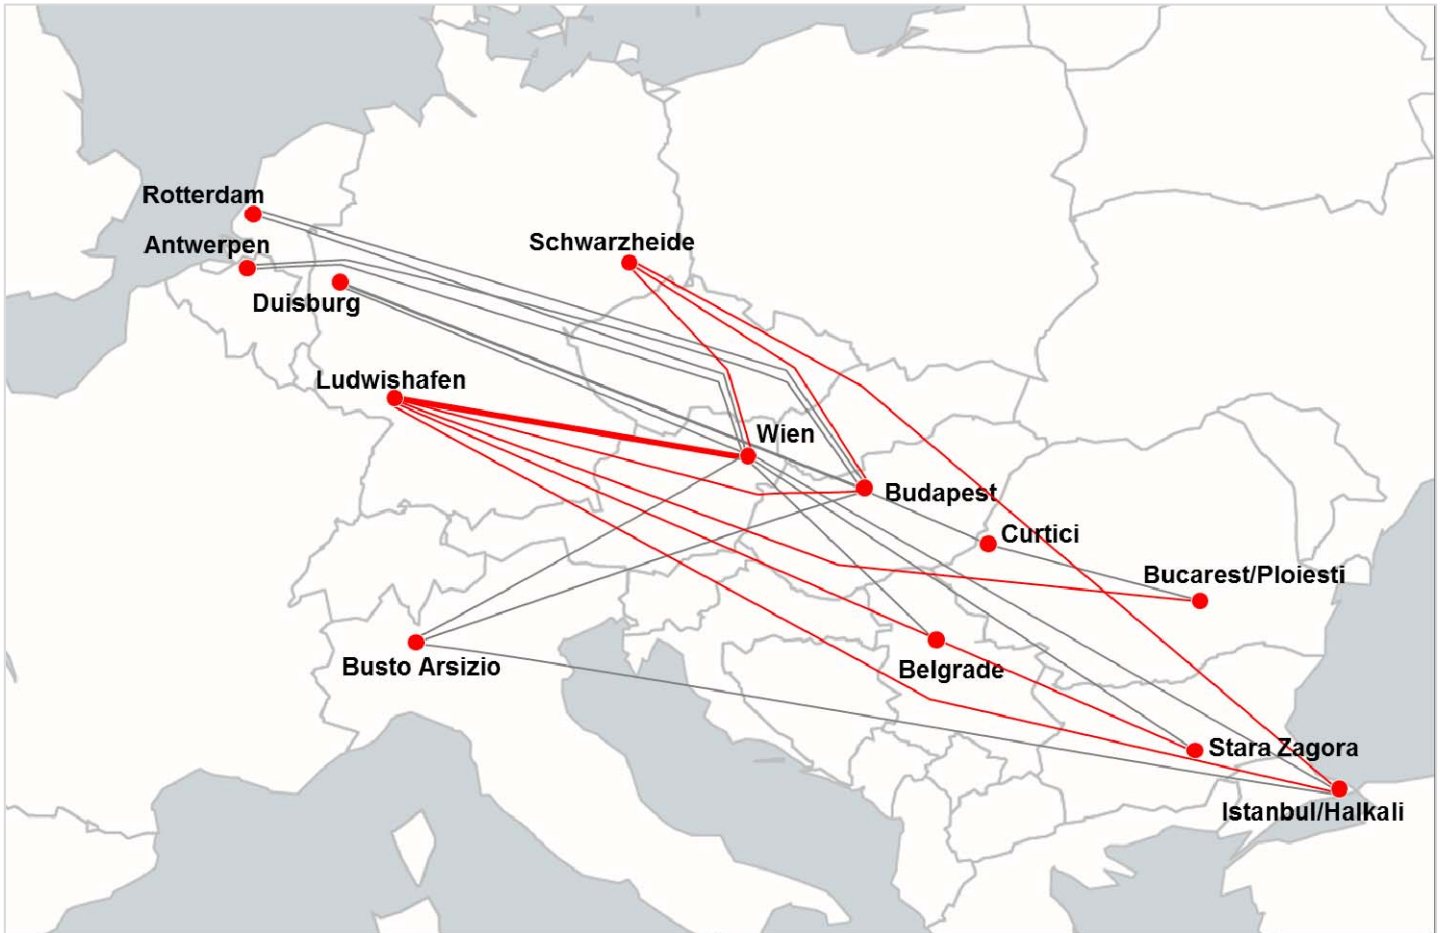

# South East Europe – a complete offer for intermodal transport

## Transit time

	Frequency	Transit time		Frequency	Transit time
Rotterdam ⇄ Budapest	6 times per week	A - D	Duisburg ⇄ Budapest	6 times per week	A - C
Rotterdam ⇄ Wien	5 times per week	A - C	Duisburg ⇄ Wien	5 times per week	A - B
Rotterdam ⇄ Halkali	2 times per week	10 days	Duisburg ⇄ Halkali	2 times per week	9 days
Rotterdam ⇄ Ploiesti	1 times per week	7 days	Duisburg ⇄ Ploiesti	1 times per week	6 days
Rotterdam ⇄ Stara Zagora	1 times per week	10 days	Duisburg ⇄ Stara Zagora	1 times per week	9 days
Antwerp ⇄ Budapest	2 times per week	A - D			
Antwerp ⇄ Wien	2 times per week	A - C			
Antwerp ⇄ Halkali	2 times per week	14 days			
Antwerp ⇄ Ploiesti	1 times per week	7 days			
Antwerp ⇄ Stara Zagora	1 times per week	14 days			

## New connection Ludwigshafen ↔ Wien

### Ludwigshafen: new connection starting in September

	Frequency	Transit time
Ludwigshafen ↔ Wien	2 times per week	A - B
Ludwigshafen ↔ Budapest	2 times per week	A - C
Ludwigshafen ↔ Halkali	2 times per week	9 days
Ludwigshafen ↔ Ploiesti	1 times per week	7 days
Ludwigshafen ↔ Stara Zagora	1 times per week	9 days