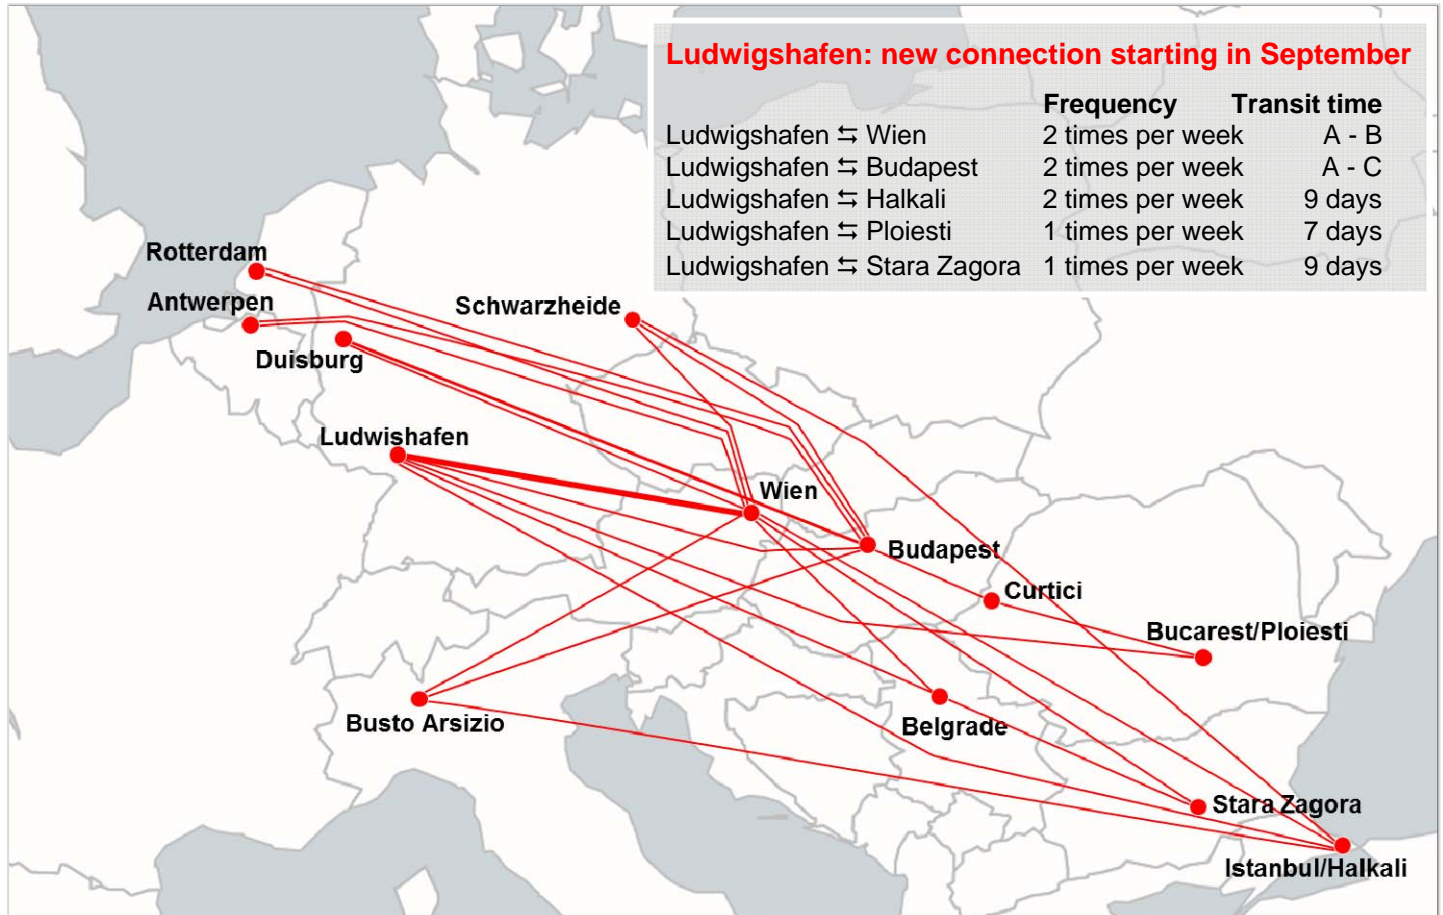

# South East Europe – a complete offer for intermodal transport

## Transit time

	Frequency	Transit time		Frequency	Transit time
Rotterdam ⇄ Budapest	6 times per week	A - D	Duisburg ⇄ Budapest	6 times per week	A - C
Rotterdam ⇄ Wien	5 times per week	A - C	Duisburg ⇄ Wien	5 times per week	A - B
Rotterdam ⇄ Halkali	2 times per week	10 days	Duisburg ⇄ Halkali	2 times per week	9 days
Rotterdam ⇄ Ploiesti	1 times per week	7 days	Duisburg ⇄ Ploiesti	1 times per week	6 days
Rotterdam ⇄ Stara Zagora	1 times per week	10 days	Duisburg ⇄ Stara Zagora	1 times per week	9 days
Antwerp ⇄ Budapest	2 times per week	A - D			
Antwerp ⇄ Wien	2 times per week	A - C			
Antwerp ⇄ Halkali	2 times per week	14 days			
Antwerp ⇄ Ploiesti	1 times per week	7 days			
Antwerp ⇄ Stara Zagora	1 times per week	14 days			

## New connection Ludwigshafen ↔ Wien

### Ludwigshafen: new connection starting in September

	Frequency	Transit time
Ludwigshafen ↔ Wien	2 times per week	A - B
Ludwigshafen ↔ Budapest	2 times per week	A - C
Ludwigshafen ↔ Halkali	2 times per week	9 days
Ludwigshafen ↔ Ploiesti	1 times per week	7 days
Ludwigshafen ↔ Stara Zagora	1 times per week	9 days